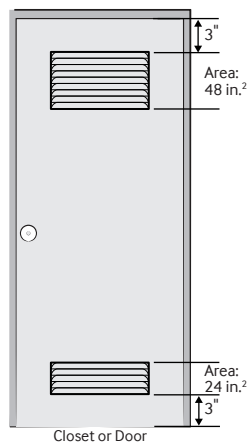

DV45H7000EW

SAMSUNG

Samsung Electric Dryer

7.4 cu. ft. Capacity DOE

Installation Specifications

Alcove or closet installation

Minimum clearances for closets and alcoves:

Sides – 1"
Top – 21"
Rear – 6"
Closet Front – 2"

If the washer and dryer are installed together, the closet front must have at least a 72-inch² unobstructed air opening. Your washer alone does not require a specific air opening.

*Required spacing (External exhaust elbow may require additional space.)

4-Way Venting

9 Preset Dry Cycles:

Normal, Heavy Duty, Permanent Press, Bedding, Delicates, Sanitize, Time Dry, Quick Dry, Wrinkle Release

6 Options:

Mixed Load Bell, Wrinkle Prevent, Adjust Time (Up), Adjust Time (Down), Child Lock, Sound On/Off

3 Temperature Settings:

High, Medium, Low

4 Dry Levels:

Very Dry, More Dry, Normal Dry, Damp Dry

2 Signal Level Settings:

On/Off

Warranty

One (1) Year Parts and Labor

Product Dimensions & Weight (WxHxD)

Dimensions: 27" x 43⁷/₈" x 30"

Weight: 121 lbs

Shipping Dimensions & Weight (WxHxD)

Dimensions: 29⁹/₁₆" x 46⁷/₈" x 31³/₁₆"

Weight: 130 lbs

Electric	Model #	UPC Code
White	DV45H7000EW	887276963877

Gas		
White	DV45H7000GW	887276963891

Matching Washer	Model #	UPC Code
White	WA50M7450AW	887276857930