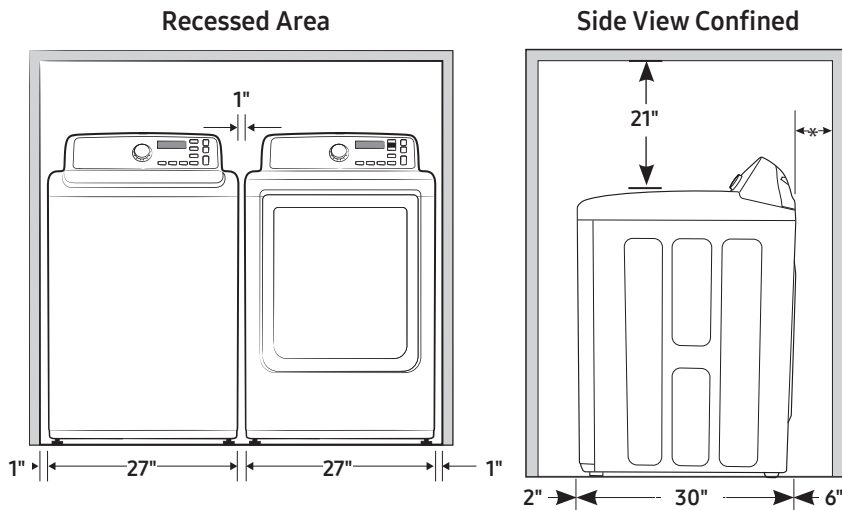

DV45H7000EW

SAMSUNG

Samsung Electric Dryer

7.4 cu. ft. Capacity DOE

Installation Specifications

Alcove or closet installation

Minimum clearances for closets and alcoves:

Sides – 1"
Top – 21"
Rear – 6"
Closet Front – 2"

If the washer and dryer are installed together, the closet front must have at least a 72-inch² unobstructed air opening. Your washer alone does not require a specific air opening.

*Required spacing (External exhaust elbow may require additional space.)

4-Way Venting

9 Preset Dry Cycles:

Normal, Heavy Duty, Permanent Press, Bedding, Delicates, Sanitize, Time Dry, Quick Dry, Wrinkle Release

6 Options:

Mixed Load Bell, Wrinkle Prevent, Adjust Time (Up), Adjust Time (Down), Child Lock, Sound On/Off

3 Temperature Settings:

High, Medium, Low

4 Dry Levels:

Very Dry, More Dry, Normal Dry, Damp Dry

2 Signal Level Settings:

On/Off

Warranty

One (1) Year Parts and Labor

Product Dimensions & Weight (WxHxD)

Dimensions: 27" x 43⁷/₈" x 30"

Weight: 121 lbs

Shipping Dimensions & Weight (WxHxD)

Dimensions: 29⁹/₁₆" x 46⁷/₈" x 31³/₁₆"

Weight: 130 lbs

Electric	Model #	UPC Code
White	DV45H7000EW	887276963877

Gas		
White	DV45H7000GW	887276963891

Matching Washer	Model #	UPC Code
White	WA50M7450AW	887276857930