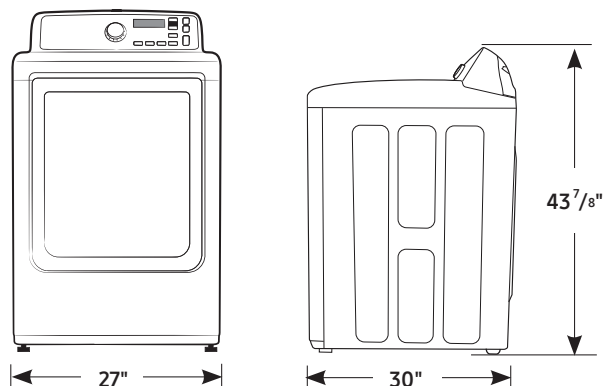

Dimensions

Actual color may vary. Design, specifications, and color availability are subject to change without notice. Non-metric weights and measurements are approximate.

©2018 Samsung Electronics America, Inc. 85 Challenger Road, Ridgefield Park, NJ 07660. Tel: 800-SAMSUNG. samsung.com. Samsung is a registered trademark of Samsung Electronics Co., Ltd.